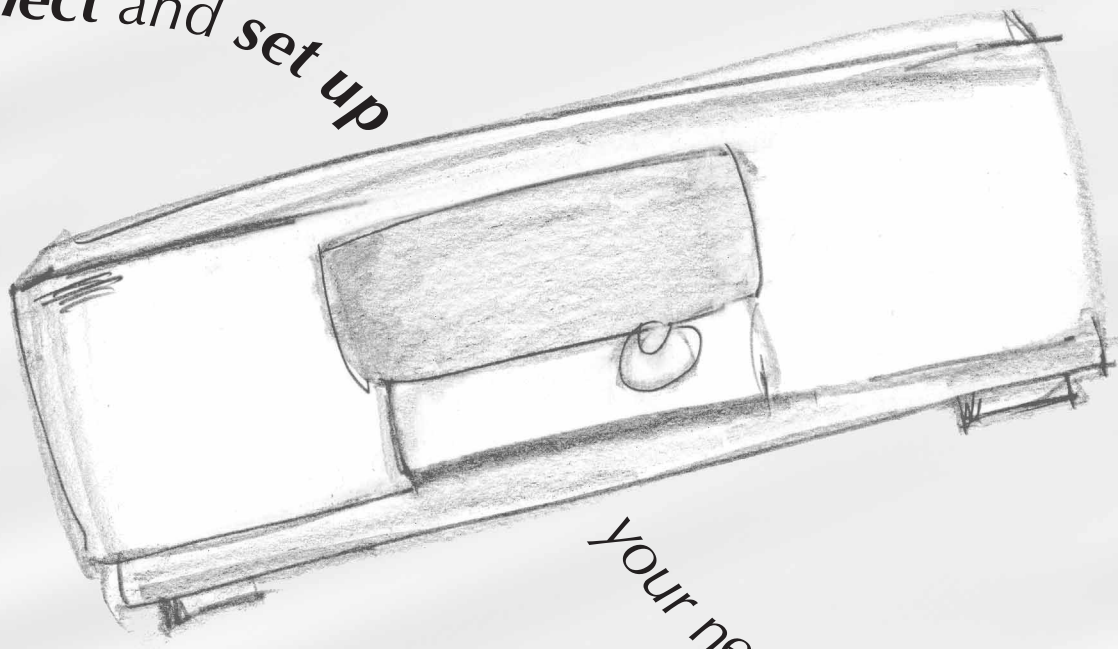

How to **connect** and **set up**

your new audio/video receiver

KENWOOD
VR-2090/VR-2080
Connection and Setup Guide